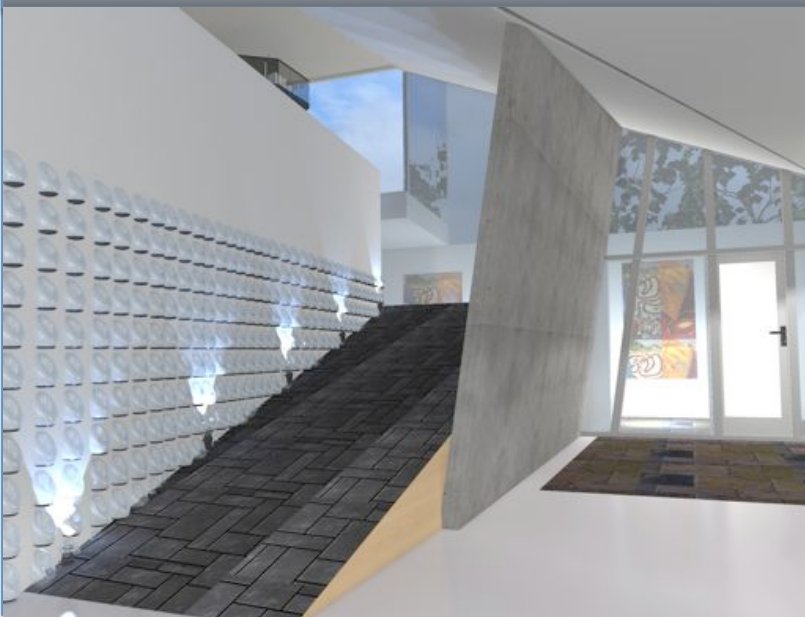

MULTI-USE DESIGN

BRANDING. LOGO. SEATING TUNNEL. RESTAURANT DINING. OFFICES. BAR.

Node Office & Restaurant Design.

Brief
To create branded office spaces for each worker group with-in an expanding digital products company, plus semi-public spaces (to include a restaurant) enabling interaction with the city, ideas exchange and product promotion.

RETAIL DESIGN

HANGING RAIL. CASH DESK. FOOTWEAR DISPLAY. CHANGING. COLLECTION RAIL.

Bespoke Shop
Re-brand.

Brief
To create a
themed high-end
fit out for a new,
exclusive retail
unit, taking a
fresh look at an
existing brand.

HOTEL DESIGN

JAGUAR LOGO. RIVETS. CONFERENCE ROOM. HOTEL ROOM. CONFERENCE HALL.

Jaguar Luxury Hotel Design.

Brief
To create a high end hotel design for an internationally-renowned local company who have acquired a plot next to a busy major airport, to include conference facilities, bespoke rooms and styling as a continuation of their current brand image.