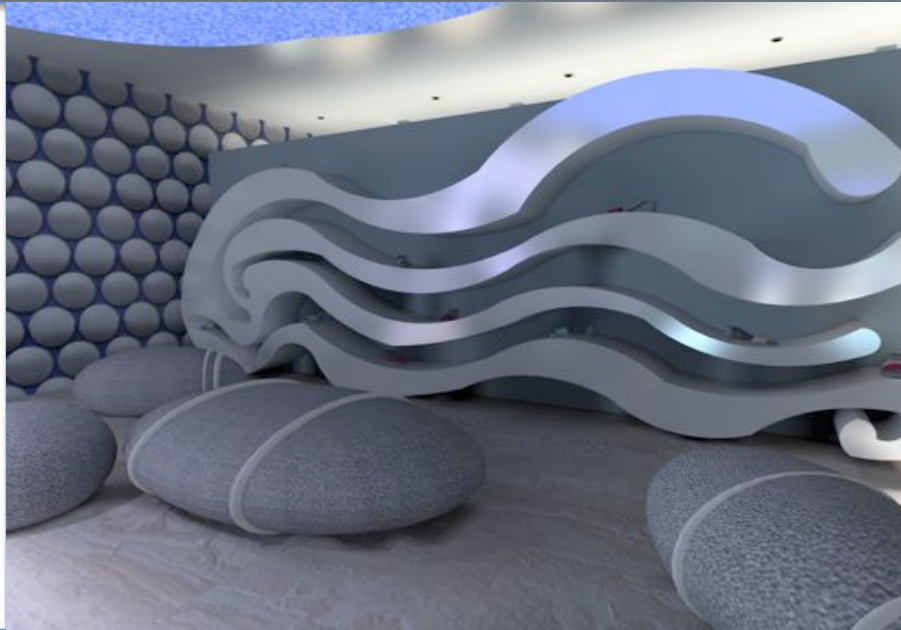

FAYE GREENWOOD. INTERIOR DESIGN PORTFOLIO.