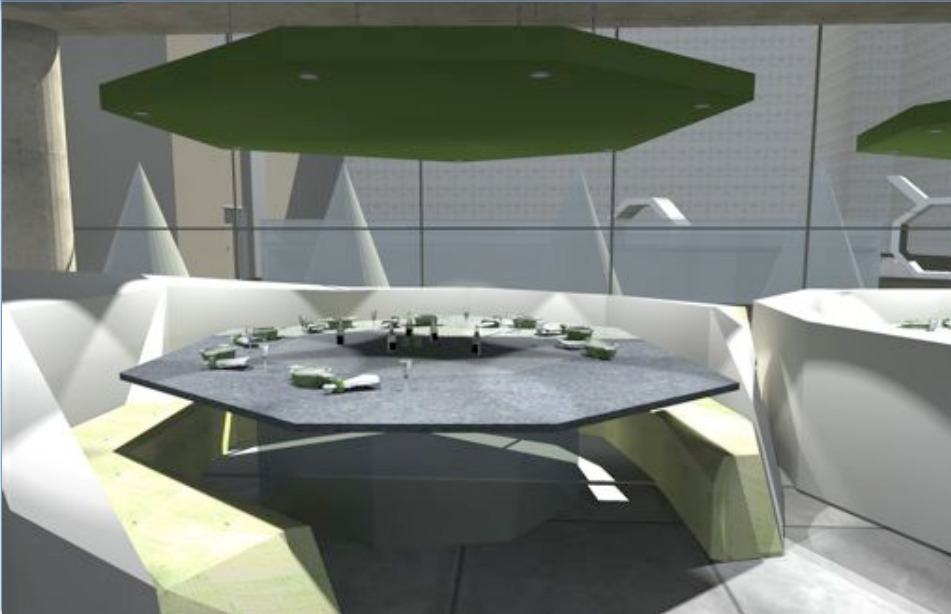

MULTI-USE DESIGN

BRANDING. LOGO. SEATING TUNNEL. RESTAURANT DINING. OFFICES. BAR.

Node Office & Restaurant Design.

Brief
To create branded office spaces for each worker group with-in an expanding digital products company, plus semi-public spaces (to include a restaurant) enabling interaction with the city, ideas exchange and product promotion.

RETAIL DESIGN

HANGING RAIL. CASH DESK. FOOTWEAR DISPLAY. CHANGING. COLLECTION RAIL.

Bespoke Shop
Re-brand.

Brief
To create a
themed high-end
fit out for a new,
exclusive retail
unit, taking a
fresh look at an
existing brand.

HOTEL DESIGN

JAGUAR LOGO. RIVETS. CONFERENCE ROOM. HOTEL ROOM. CONFERENCE HALL.

Jaguar Luxury Hotel Design.

Brief
To create a high end hotel design for an internationally-renowned local company who have acquired a plot next to a busy major airport, to include conference facilities, bespoke rooms and styling as a continuation of their current brand image.